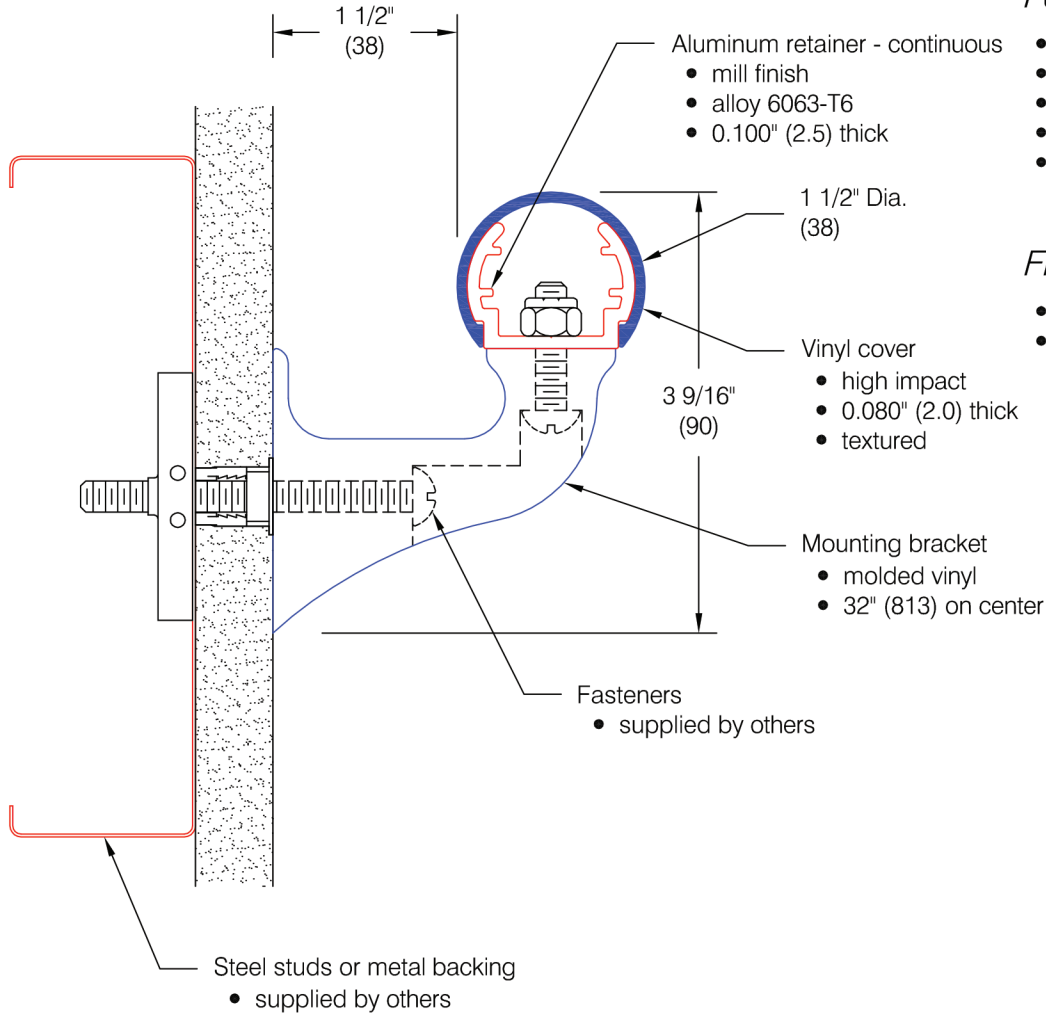

BR-1200 Handrail

Features:

- Class A fire rating
- Molded returns - with hardware
- Molded outside corners - with hardware
- Molded inside corners - with hardware
- Stock length 12'-0" (3658)

Finishes:

- Manufacturer's standard colors
- Custom colors available