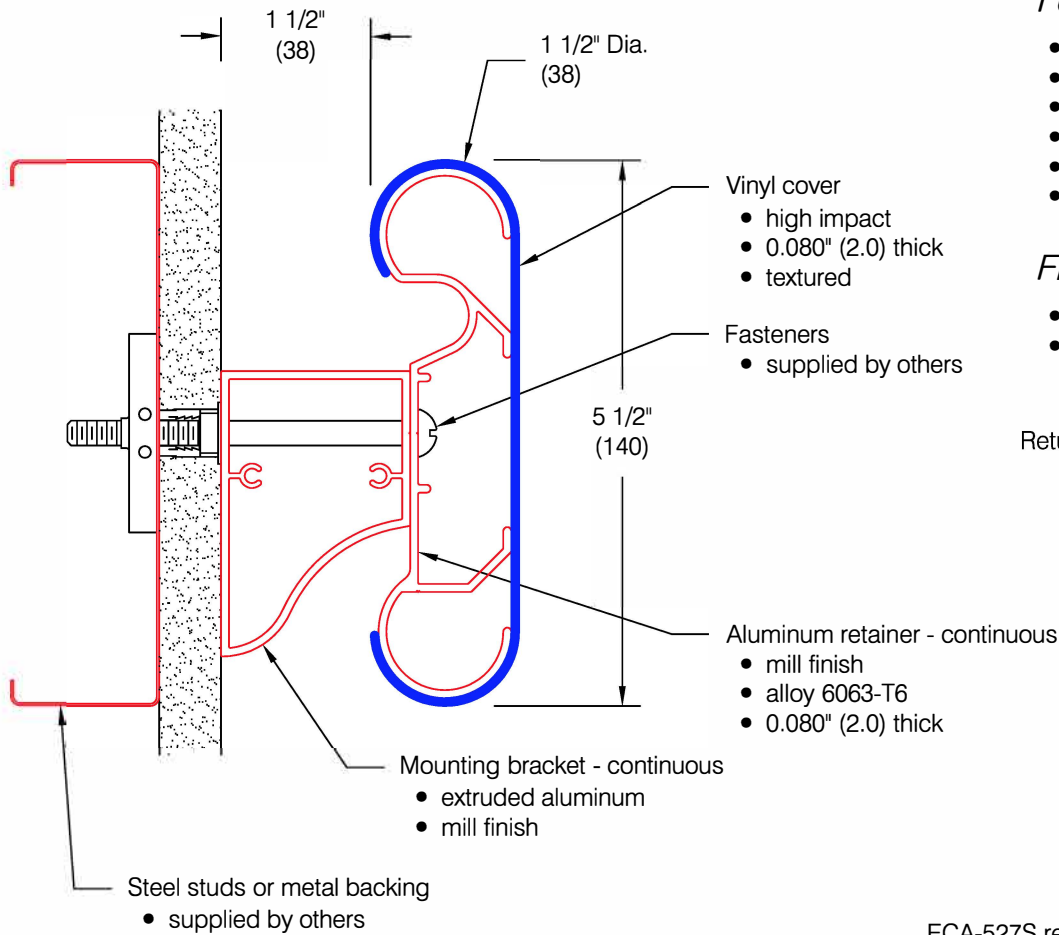

Installation Instruction

BR-500S Handrail With Continuous Security Bracket

Features:

- ADA Compliant
- Class A fire rating
- Molded returns - with hardware
- Molded outside corners - with hardware
- Molded inside corners - with hardware
- Stock lengths - 12'-0" (3658)

Finishes:

- Manufacturer's standard colors
- Custom colors available

Rear View of Wall Return Assembly

Customer :	Project :	WD.7.2a
Architect :	Sales Rep :	