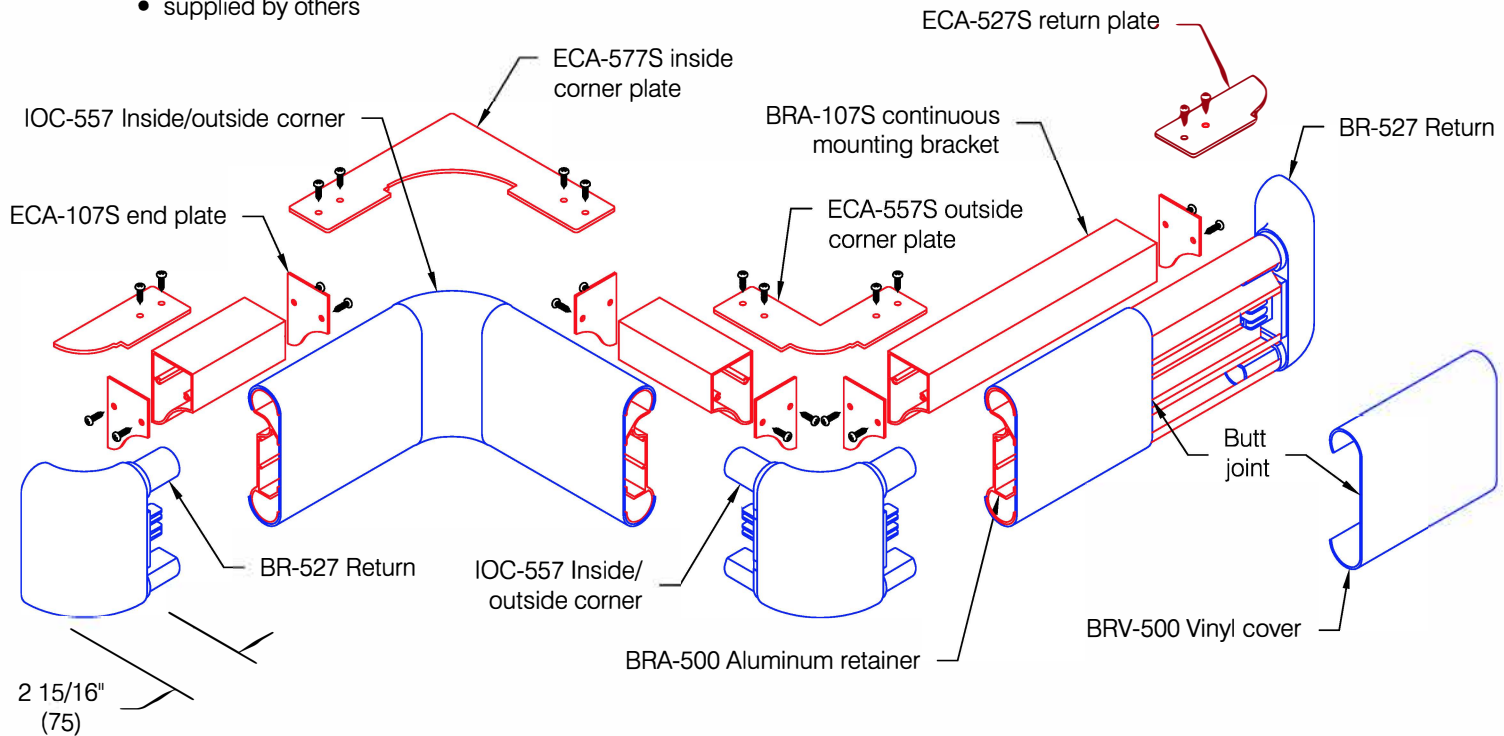

Installation Instruction

BR-500S Handrail With Continuous Security Bracket

Features:

- ADA Compliant
- Class A fire rating
- Molded returns - with hardware
- Molded outside corners - with hardware
- Molded inside corners - with hardware
- Stock lengths - 12'-0" (3658)

Finishes:

- Manufacturer's standard colors
- Custom colors available

Rear View of Wall Return Assembly

Customer :	Project :	WD.7.2a
Architect :	Sales Rep :	