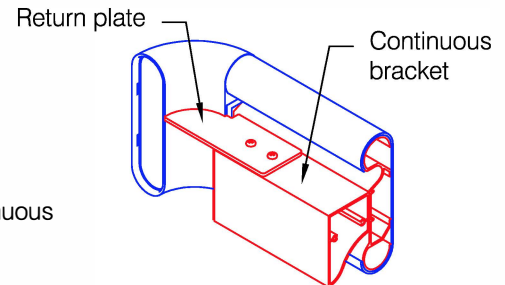

Installation Instruction

BR-500S Handrail With Continuous Security Bracket

Features:

- ADA Compliant
- Class A fire rating
- Molded returns - with hardware
- Molded outside corners - with hardware
- Molded inside corners - with hardware
- Stock lengths - 12'-0" (3658)

Finishes:

- Manufacturer's standard colors
- Custom colors available

Rear View of Wall Return Assembly

Customer :	Project :	WD.7.2a
Architect :	Sales Rep :	