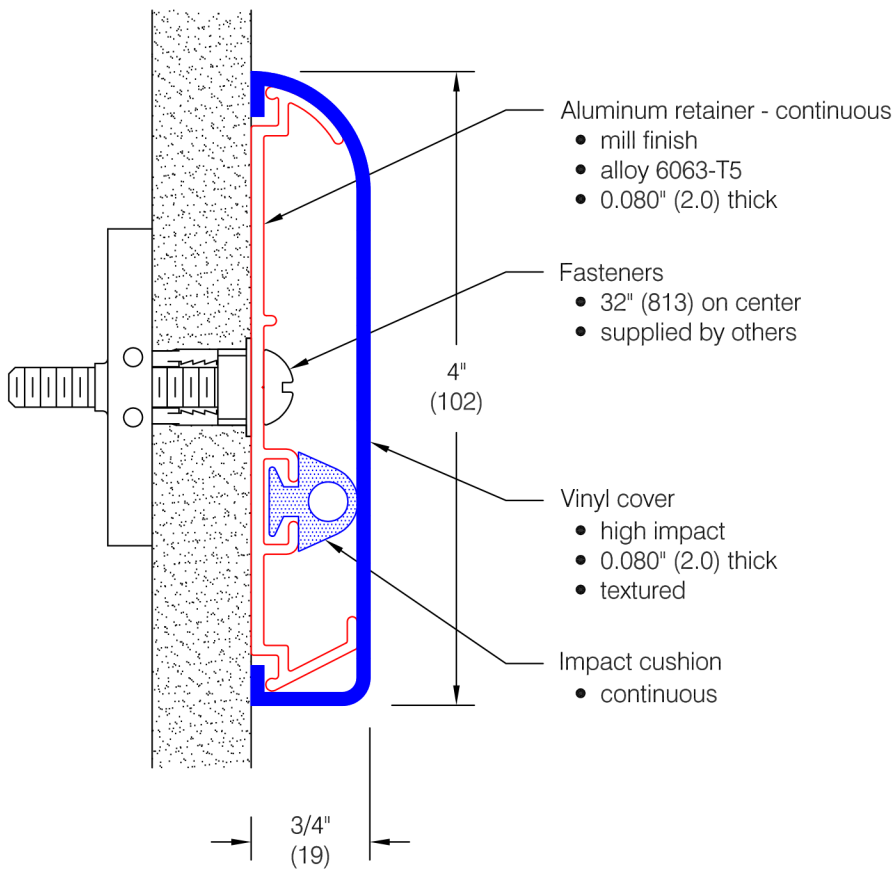

WG-4 Wall Guard

Features:

- Class A fire rating
- Molded end caps
- Molded outside corners
- Stock length 12'-0" (3658)

Finishes:

- Manufacturer's standard colors
- Custom colors available
- Grooved (see WD.25.0)

Optional mounting: