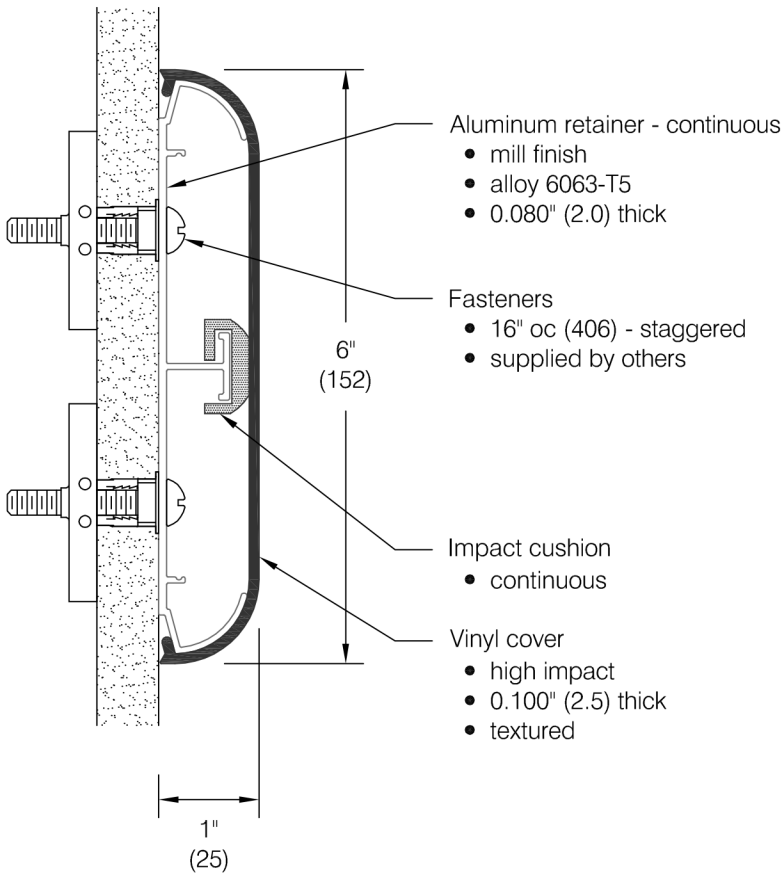

WG-6 Wall Guard

Features:

- Class A fire rating
- Molded end caps
- Molded outside corners
- Stock length 12'-0" (3658)

Finishes:

- Manufacturer's standard colors
- Custom colors available
- Grooved (see WD.29.0)
- Accent strips (see WD.31.0)

Optional mounting:

WD.28.0