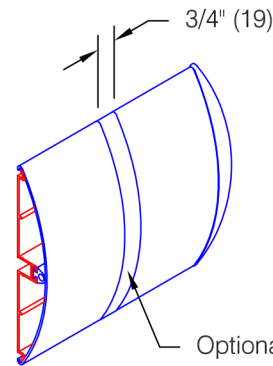

## Features:

- Class A fire rating
- Molded end caps
- Molded outside corners
- Molded inside corners
- Stock length 12'-0" (3658)

## Finishes:

- Manufacturer's standard colors
- Custom colors available
- Molded vertical accents available

- Optional 3/4" wide molded vertical accent
- may be placed individually or in series, side-by-side
  - available in a wide range of colors
  - may be located along length of profile as desired