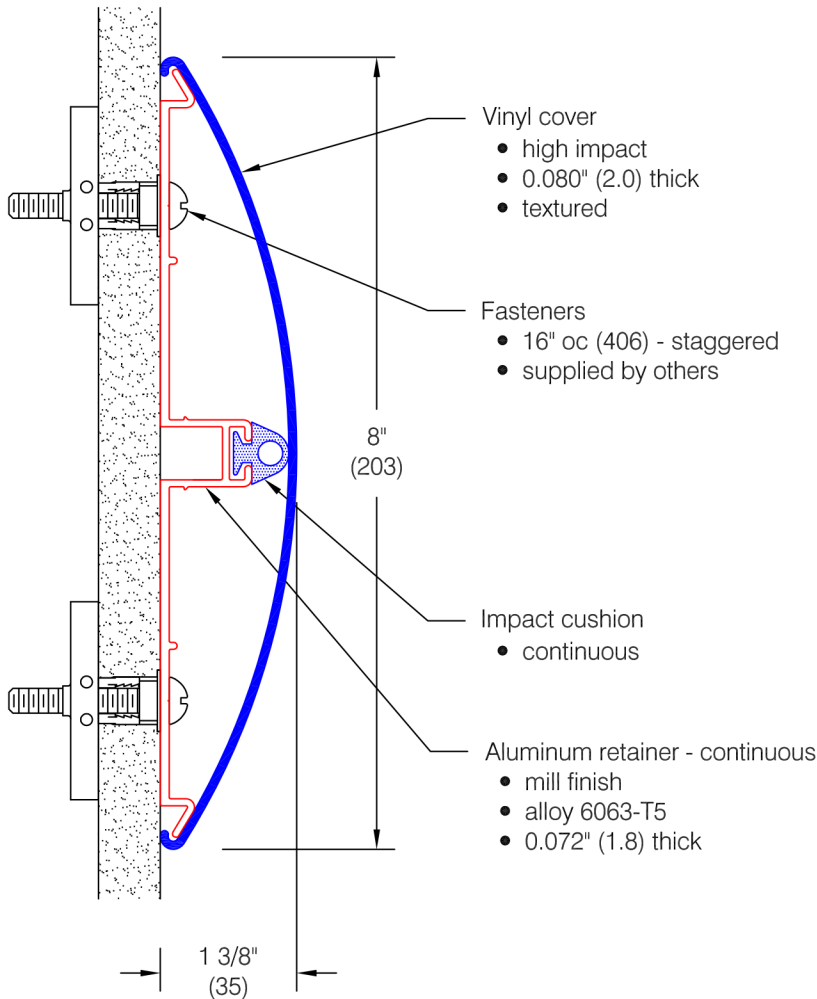

# WG-7 Wall Guard

## Features:

- Class A fire rating
- Molded end caps
- Molded outside corners
- Molded inside corners
- Stock length 12'-0" (3658)

## Finishes:

- Manufacturer's standard colors
- Custom colors available
- Molded vertical accents available

- Optional 3/4" wide molded vertical accent
- may be placed individually or in series, side-by-side
  - available in a wide range of colors
  - may be located along length of profile as desired