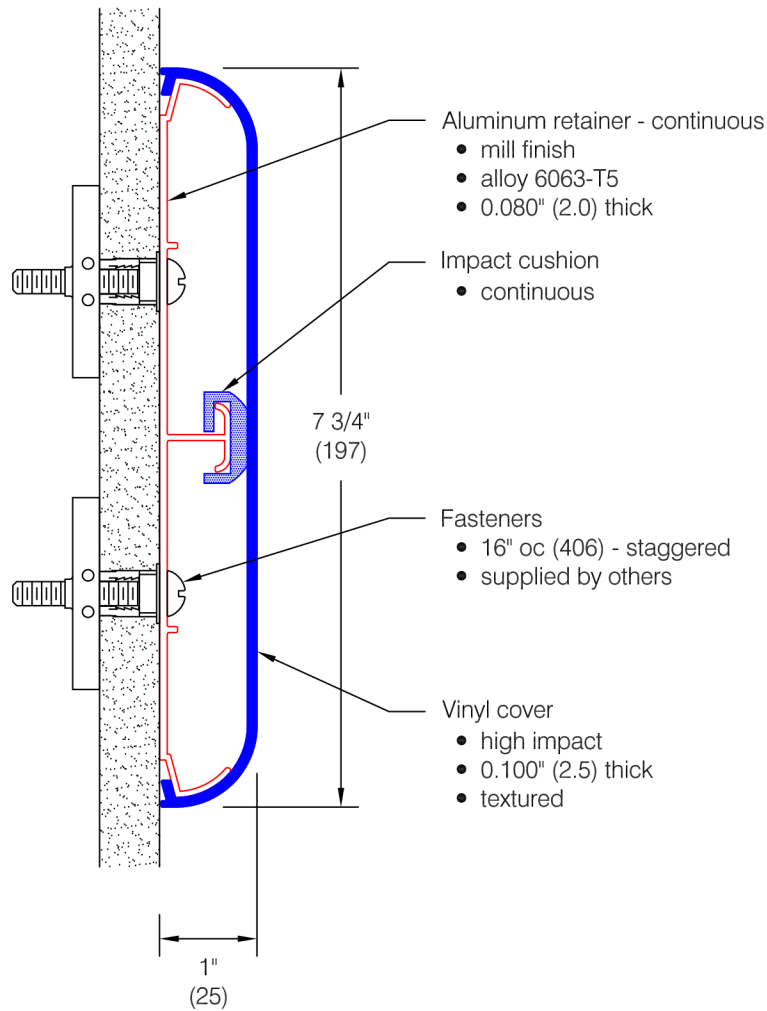

WG-8 Wall Guard

Features:

- Class A fire rating
- Molded end caps
- Molded outside corners
- Stock length 12'-0" (3658)

Finishes:

- Manufacturer's standard colors
- Custom colors available
- Grooved (see WD.36.0)

Optional mounting:

WD.34.0

WD.35.0