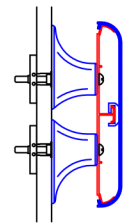

WG-8 Wall Guard

Features:

- Class A fire rating
- Molded end caps
- Molded outside corners
- Stock length 12'-0" (3658)

Finishes:

- Manufacturer's standard colors
- Custom colors available
- Grooved (see WD.36.0)

Optional mounting:

WD.34.0

WD.35.0