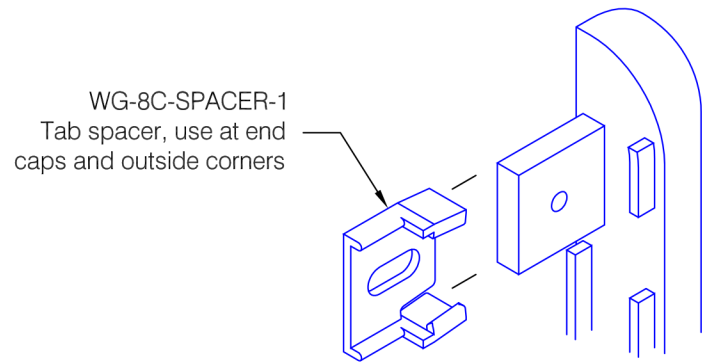

WG-8C Red-E-Clip® Wall Guard

Features:

- Class A fire rated wall guard
- Molded end caps
- Molded outside corners
- Stock length 12'-0" (3658)

Finishes:

- Manufacturer's standard colors
- Custom colors available
- Grooved (see WD.36.1)

Spacer Detail