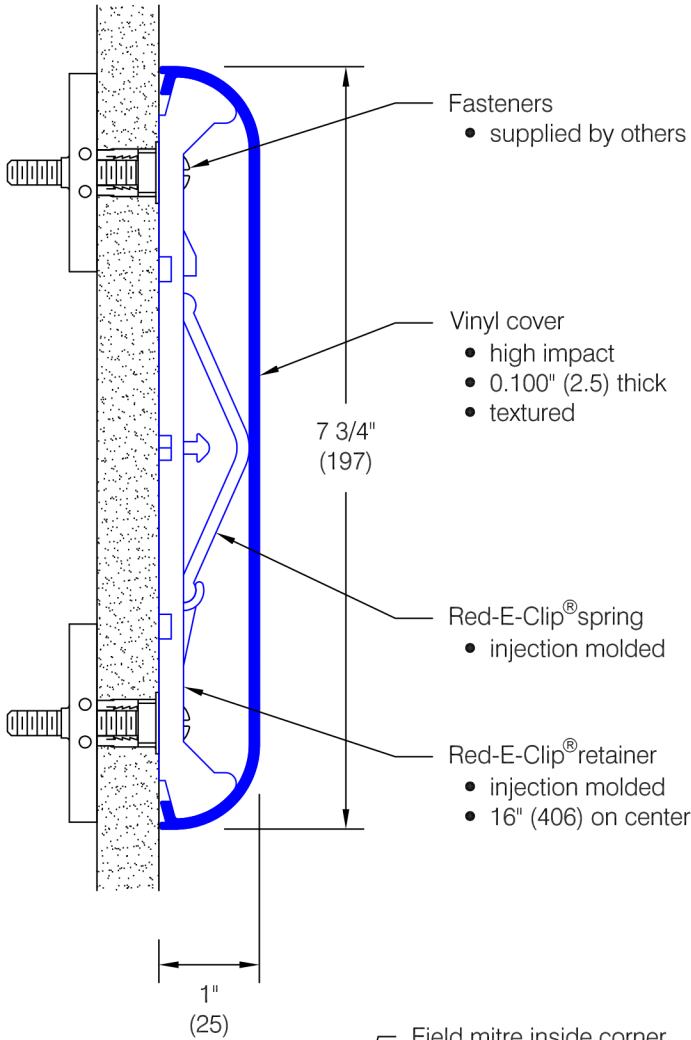

# WG-8C Red-E-Clip® Wall Guard

## Features:

- Class A fire rated wall guard
- Molded end caps
- Molded outside corners
- Stock length 12'-0" (3658)

## Finishes:

- Manufacturer's standard colors
- Custom colors available
- Grooved (see WD.36.1)

Spacer Detail