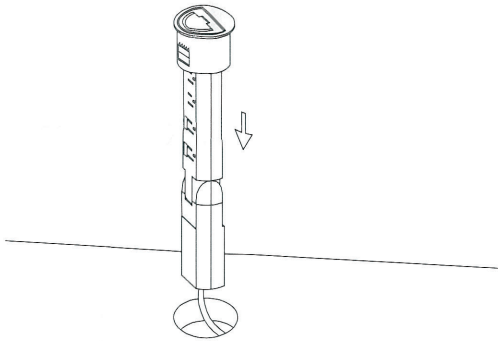

OUTWATER PLASTICS INDUSTRIES, INC.

24 River Road, P.O. Box 500, Bogota, NJ 07603-0500

Phone: 1-800-631-8375 • Fax: 1-800-888-3315 • www.outwater.com

Installation Instructions PDS-CA-420-BK

Step 1
Place Outlet Into 50mm hole.