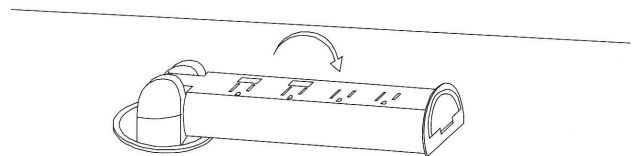

Step 2
Lower the Outlet when not in use.

Step 3
Use the Pull Ring to lift the Outlet.

Step 4
Fold the Outlet over before using.

SPECIFICATIONS

UL/cUL Listed

Requires 60mm hole for table top's grommet

Four AC Outlets

Two USB ports

AC Cord: 10' long, 14 AWGx3-wire

NEMA-15P plug-3 prong

15 Amp sliding switch/reset breaker

Red LED surge indicator

Electrical rating: 12 A, 125V, 50/60Hz

Voltage Protection Rating: L-N 400V, L-G 500V, N-G 500V