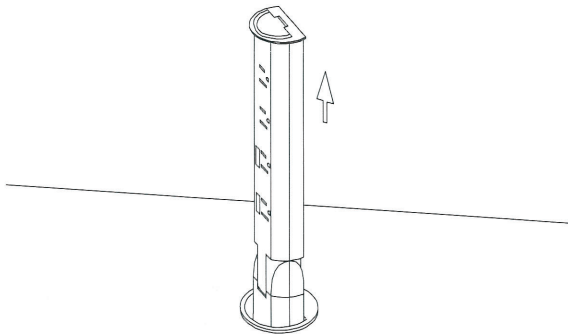

Step 2
Lower the Outlet when not in use.

Step 3
Use the Pull Ring to lift the Outlet.

Step 4
Fold the Outlet over before using.

SPECIFICATIONS

UL/cUL Listed

Requires 60mm hole for table top's grommet

Four AC Outlets

Two USB ports

AC Cord: 10' long, 14 AWGx3-wire

NEMA-15P plug-3 prong

15 Amp sliding switch/reset breaker

Red LED surge indicator

Electrical rating: 12 A, 125V, 50/60Hz

Voltage Protection Rating: L-N 400V, L-G 500V, N-G 500V